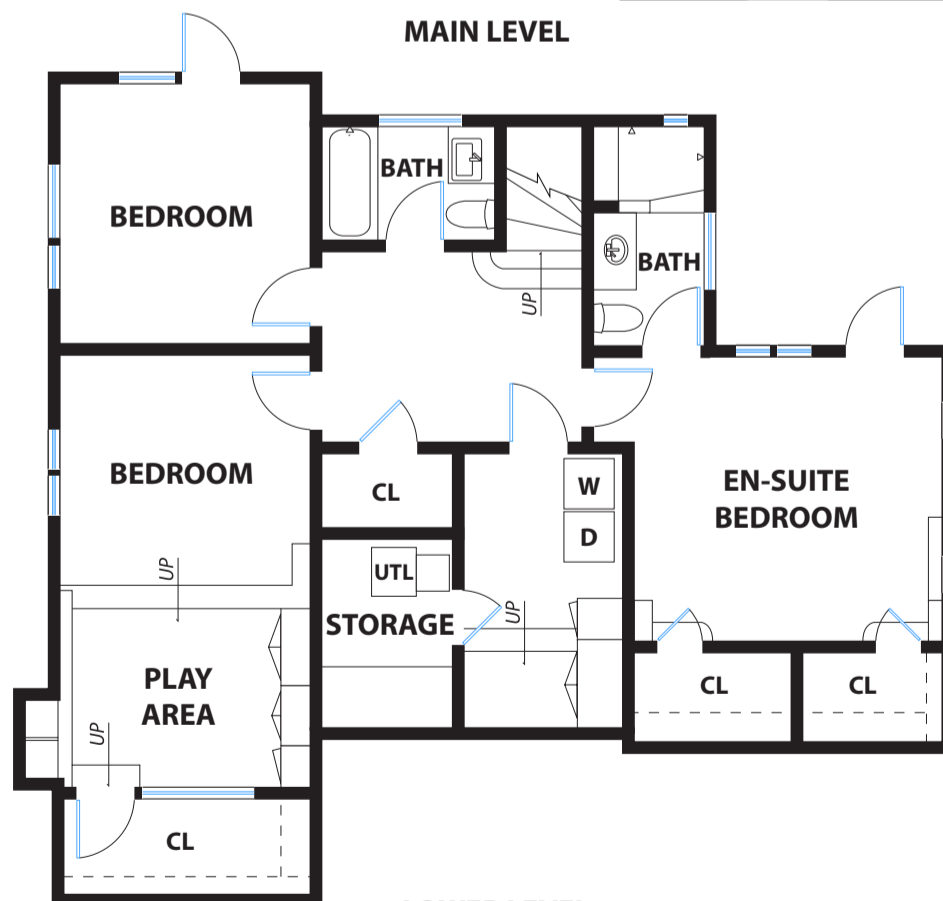

1456 CAMPUS DRIVE

BERKELEY

MAIN LEVEL

LOWER LEVEL

PRESENTED BY : SUSIE SCHEVILL / LAURA ARECHIGA
DRE #: 00981376 / 01388149

DISCLAIMER: RENDERING BY OPEN HOMES PHOTOGRAPHY. ALL MEASUREMENTS ARE APPROXIMATE AND MAY NOT BE EXACT.
 DO NOT RELY ON THE ACCURACY OF THIS FLOOR PLAN WHEN DETERMINING THE PRICE OF A PROPERTY OR MAKING DECISIONS
 REGARDING BUYING OR SELLING OF PROPERTIES WITHOUT INDEPENDENT VERIFICATION.