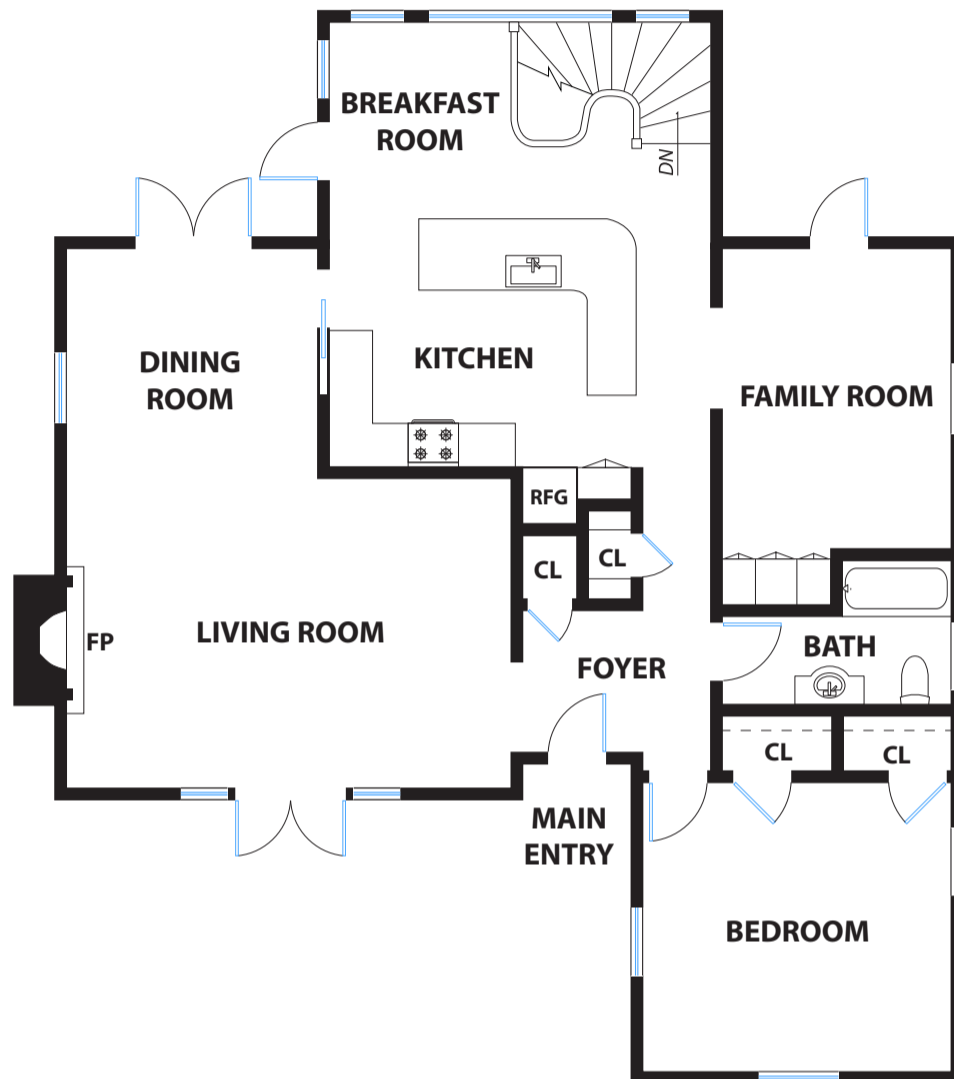

1456 CAMPUS DRIVE

BERKELEY

MAIN LEVEL

LOWER LEVEL

PRESENTED BY : SUSIE SCHEVILL / LAURA ARECHIGA
DRE #: 00981376 / 01388149

DISCLAIMER: RENDERING BY OPEN HOMES PHOTOGRAPHY. ALL MEASUREMENTS ARE APPROXIMATE AND MAY NOT BE EXACT.
 DO NOT RELY ON THE ACCURACY OF THIS FLOOR PLAN WHEN DETERMINING THE PRICE OF A PROPERTY OR MAKING DECISIONS
 REGARDING BUYING OR SELLING OF PROPERTIES WITHOUT INDEPENDENT VERIFICATION.